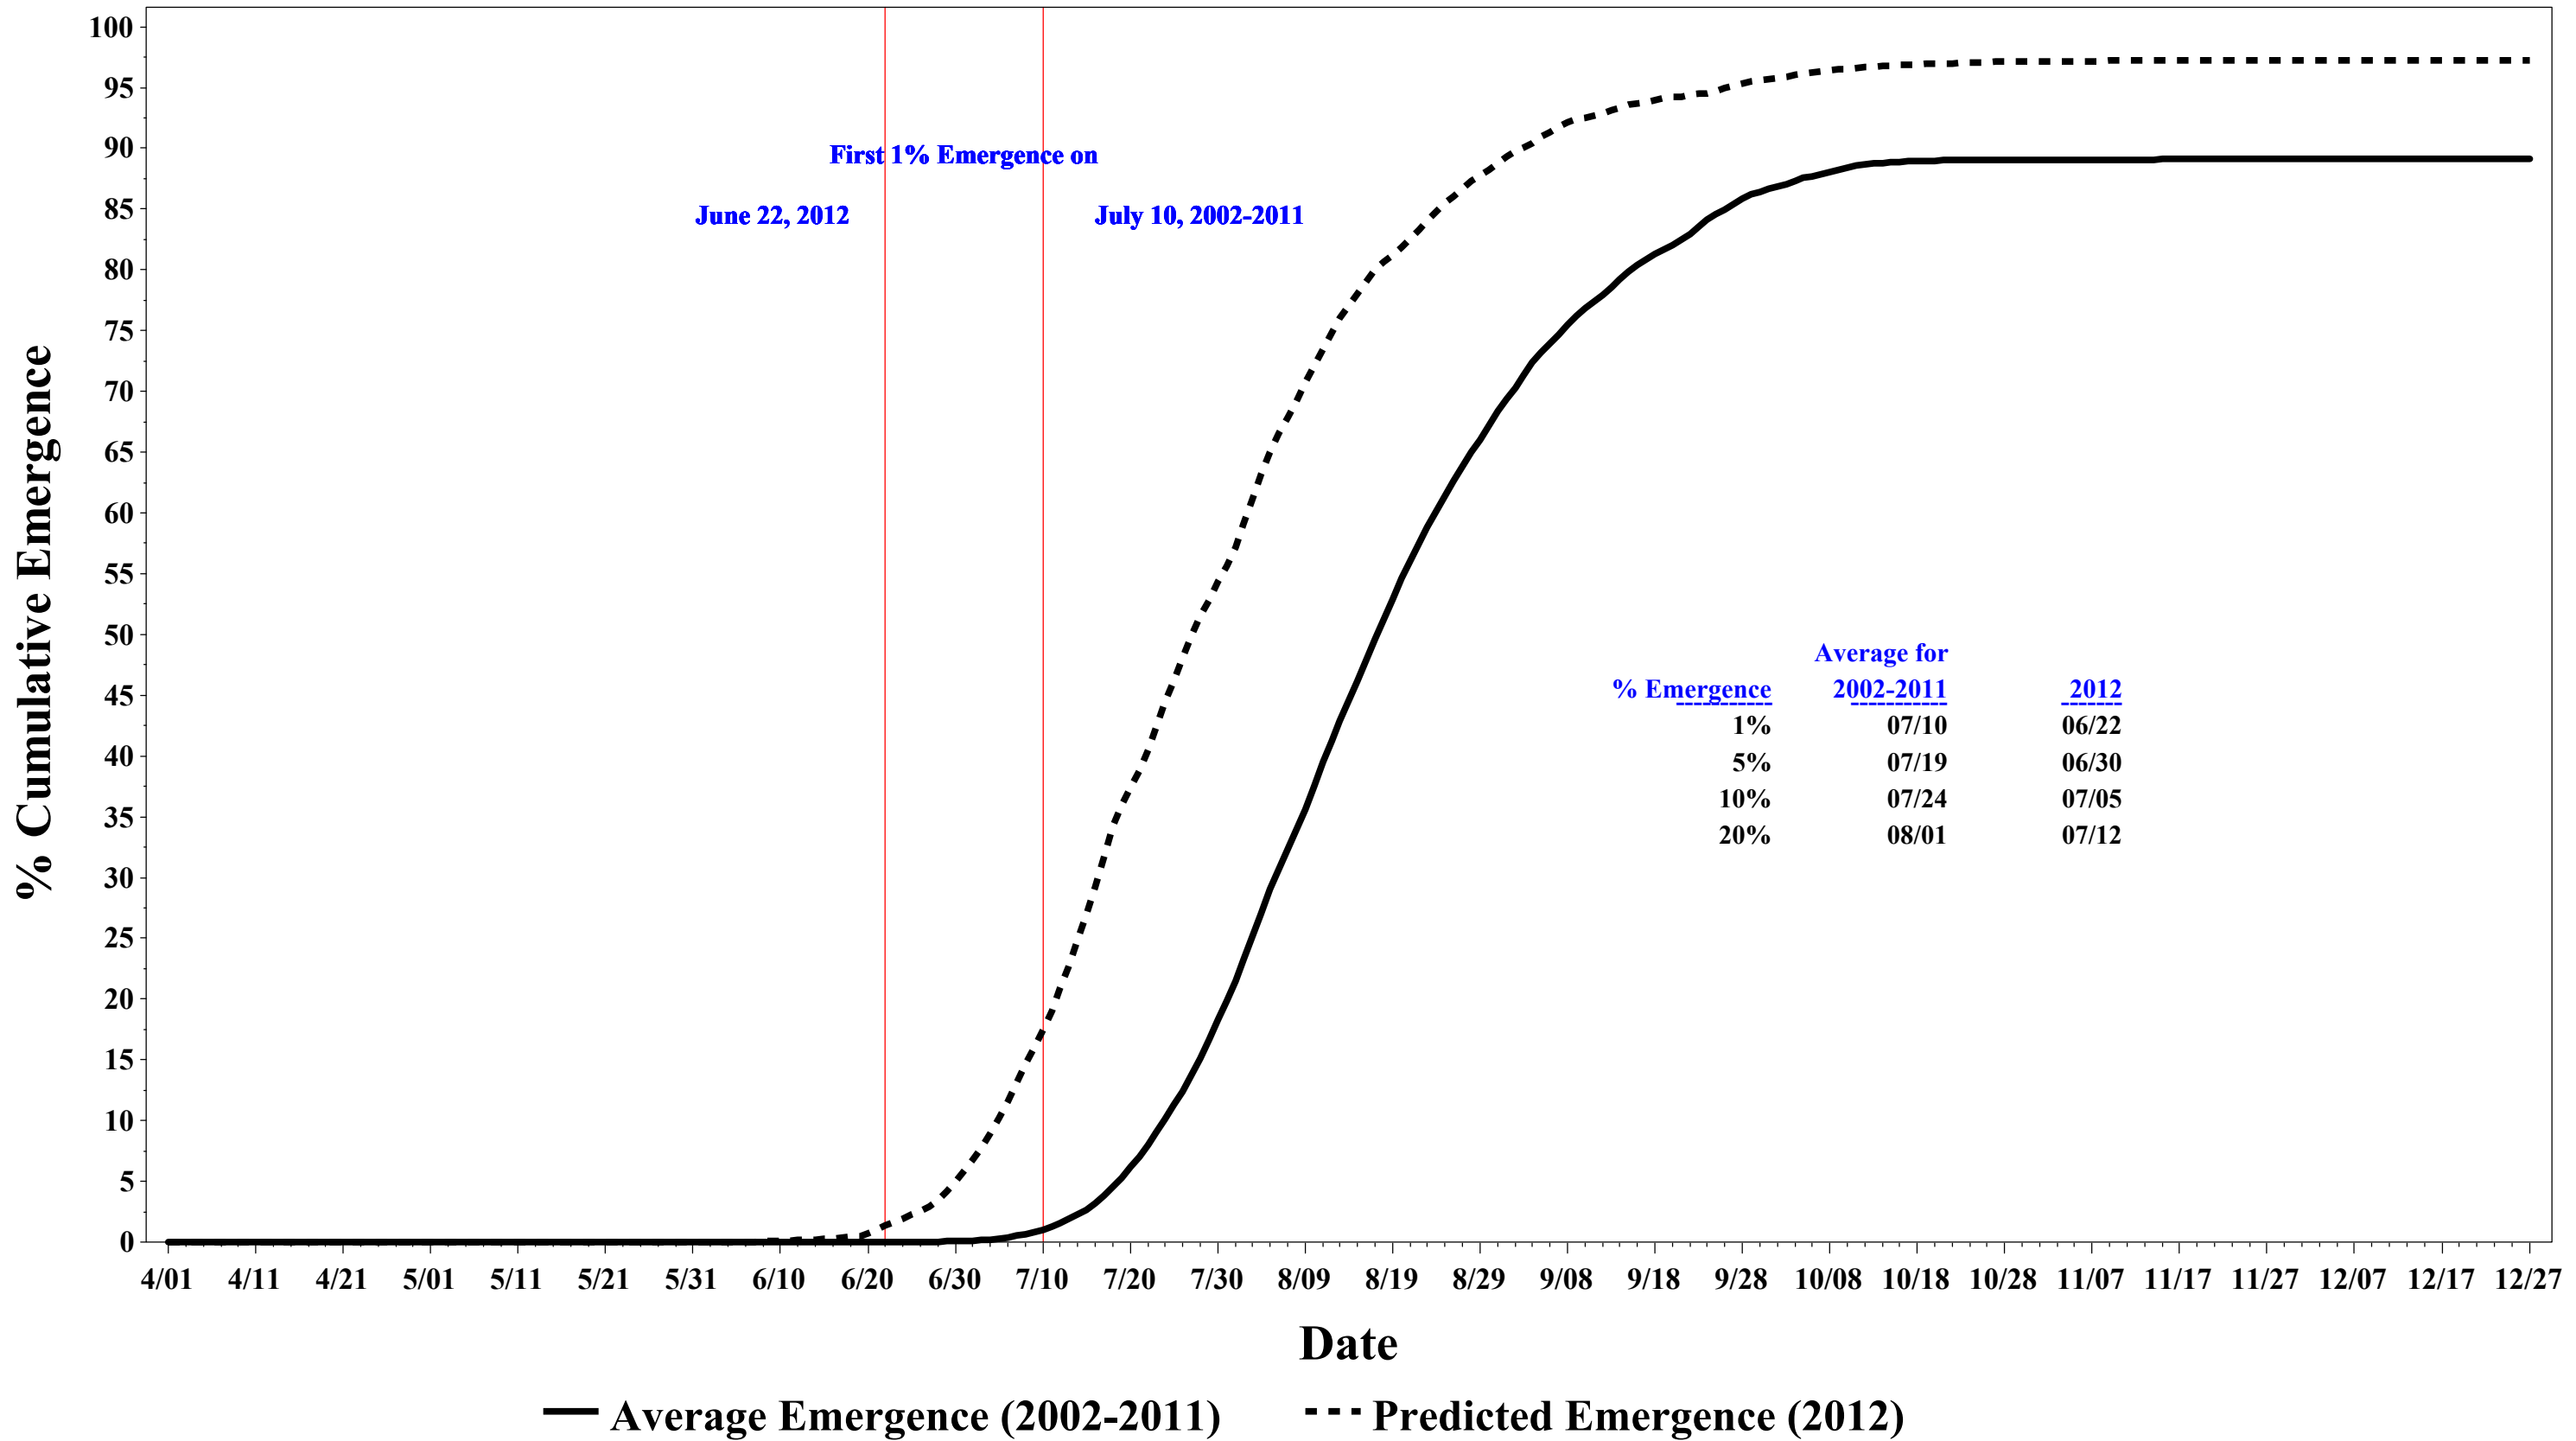

Adult Asian Longhorn Beetle Emergence - 2012

As of September 24, 2012

Woonsocket, RI

Emergence may begin approximate 18 day(s) earlier in 2012 than 2002-2011